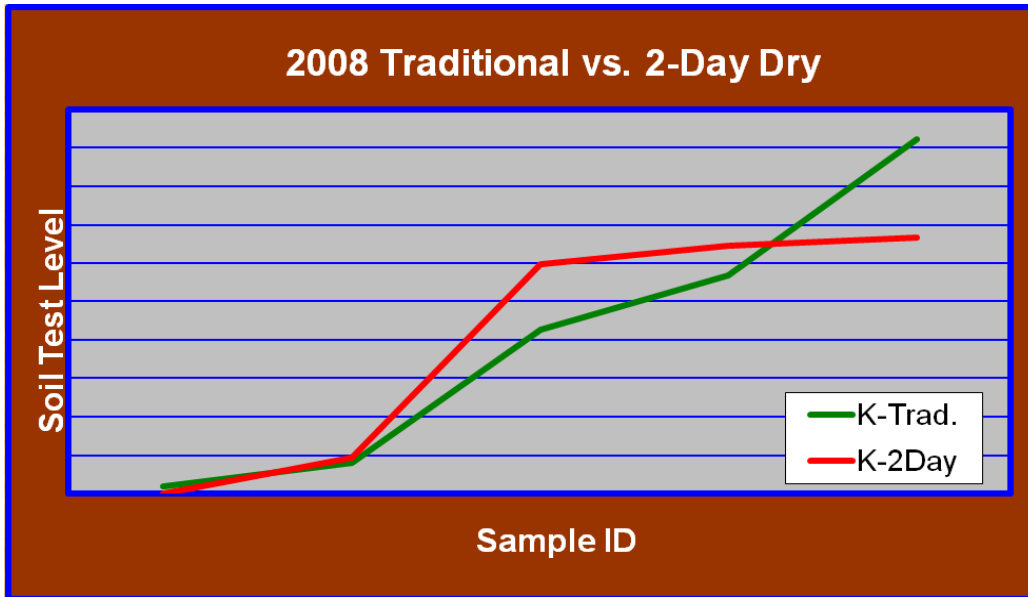

Comparing similar trends: Potassium in 2008 and 2010

	2010				
	VL	L	M	H	VH
AirDry	2	19	33	23	22
Heat	1	15	29	28	27